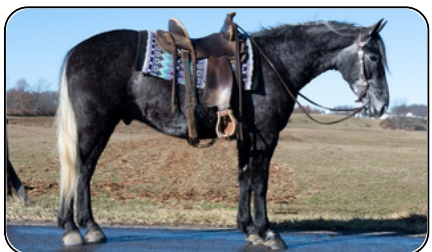

223 SILVER 5yr, Draft/Quarter Horse, Gelding

15.3hh | Well Broke to Ride and Drive

Traffic safe. Great out on trails and in the arena. Picks up both leads correctly. Crosses obstacles. Easy to handle. Rides both English and Western disciplines.

Consigned by: Weaver Equine

DUNDEE OH